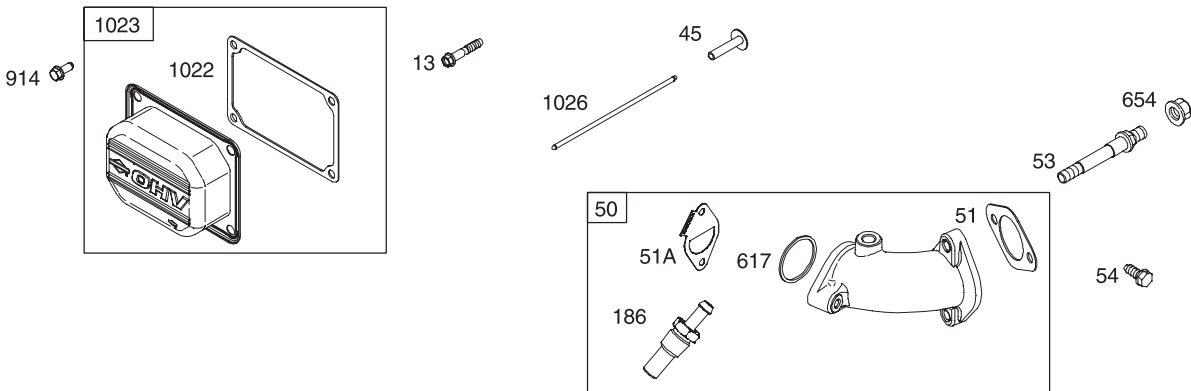

Briggs & Stratton Engine Model 215807

48 SHORT BLOCK

1058 OPERATOR'S MANUAL

1329 REPLACEMENT ENGINE

1330 REPAIR MANUAL